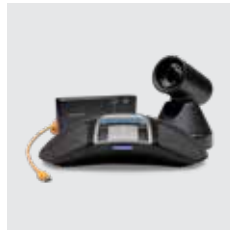

KONFTEL C20EGO

For small meeting rooms. 4K camera with 105° image angle, Konftel Ego speakerphone with OmniSound® and Konftel OCC Hub.

KONFTEL C2055

For medium-size meeting rooms. 4K camera with 105° image angle, Konftel 55 speakerphone with OmniSound® and Konftel OCC Hub.

KONFTEL C2055Wx

For medium-size meeting rooms. 4K camera with 105° image angle, Konftel 55Wx expandable speakerphone with OmniSound® and Konftel OCC Hub.

KONFTEL C5055Wx

For medium and large meeting rooms. An outstanding PTZ camera, Konftel 55Wx expandable speakerphone with OmniSound® and Konftel OCC Hub.

KONFTEL C50300Mx HYBRID

For medium and large meeting rooms. An outstanding PTZ camera, Konftel 300Mx - the world's only mobile conference phone - with OmniSound® and Konftel OCC Hub.

KONFTEL C50300Wx HYBRID

For medium and large meeting rooms. An outstanding PTZ camera, Konftel 300Wx wireless DECT conference phone (without base) with OmniSound® and Konftel OCC Hub.

KONFTEL C50300 ANALOG HYBRID

For medium and large meeting rooms. An outstanding PTZ camera, Konftel 300 analog conference phone with OmniSound® and Konftel OCC Hub.